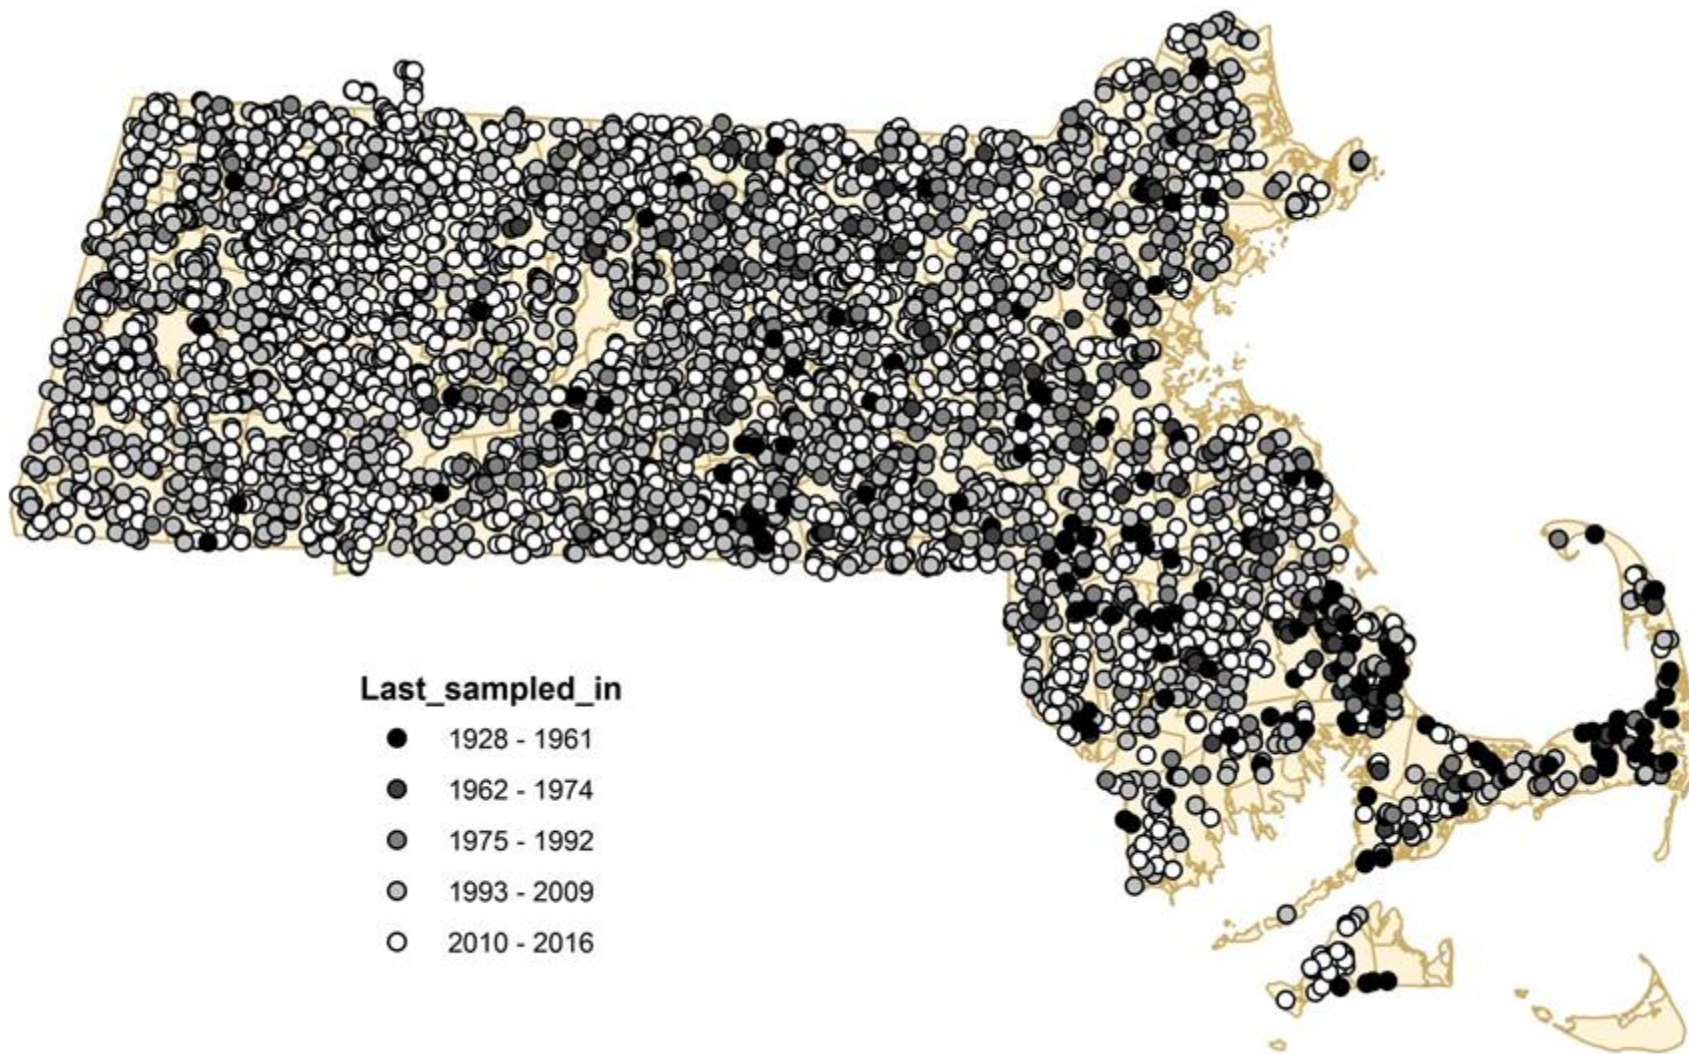

All Surveys

2016 Surveys

Connecticut River Surveys

Swift River, Belchertown

Swift River, Belchertown

Data Interpretation Example

Bluegill

Largemouth Bass

Brown Trout

Location	Number of Pins
Quacumquasit Pond, Brookfield	81
Onota Lake, Pittsfield	44
Peter's Pond, Sandwich	42
Long Pond, Plymouth	39
Sheep Pond, Brewster	35
Cliff Pond, Brewster	28
Wachusett Reservoir, West Boylston	25
Little Pond, Plymouth	21
Webster Lake, Webster	15
Swift River, Belchertown	14
Walden Pond, Concord	14
Stockbridge Bowl, Stockbridge	13
Hamblin Pond, Barnstable	12
Asnacomet (Comet) Pond, Hubbardston	12

Walleye

Location	Number of Pins
Connecticut River, Holyoke	46
Connecticut River, Turners Falls	42
Connecticut River, Montague	42
Connecticut River, Gill	29
Connecticut River, South Hadley	26
Connecticut River, Springfield	23
Connecticut River, Northampton	15
Connecticut River, Chicopee	14
Connecticut River, Sunderland	10
Connecticut River, Easthampton	5
Connecticut River, Hatfield	4
Merrimack River, Lowell	4