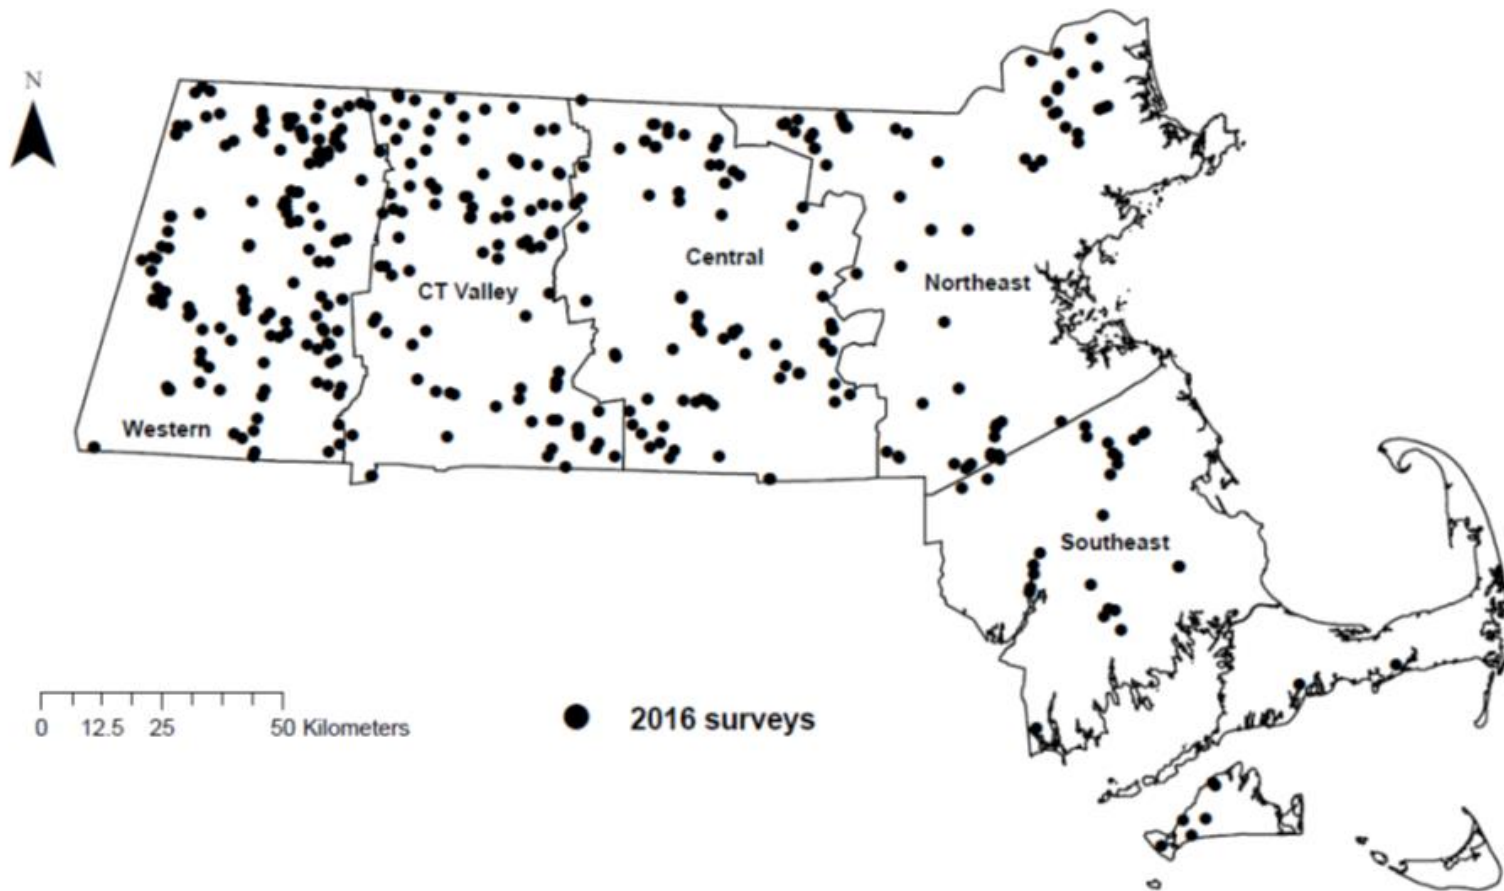

All Surveys

2016 Surveys

Connecticut River Surveys

Swift River, Belchertown

Swift River, Belchertown

Data Interpretation Example

Bluegill

Largemouth Bass

Brown Trout

Location	Number of Pins
Quacumquasit Pond, Brookfield	81
Onota Lake, Pittsfield	44
Peter's Pond, Sandwich	42
Long Pond, Plymouth	39
Sheep Pond, Brewster	35
Cliff Pond, Brewster	28
Wachusett Reservoir, West Boylston	25
Little Pond, Plymouth	21
Webster Lake, Webster	15
Swift River, Belchertown	14
Walden Pond, Concord	14
Stockbridge Bowl, Stockbridge	13
Hamblin Pond, Barnstable	12
Asnacomet (Comet) Pond, Hubbardston	12

Walleye

Location	Number of Pins
Connecticut River, Holyoke	46
Connecticut River, Turners Falls	42
Connecticut River, Montague	42
Connecticut River, Gill	29
Connecticut River, South Hadley	26
Connecticut River, Springfield	23
Connecticut River, Northampton	15
Connecticut River, Chicopee	14
Connecticut River, Sunderland	10
Connecticut River, Easthampton	5
Connecticut River, Hatfield	4
Merrimack River, Lowell	4