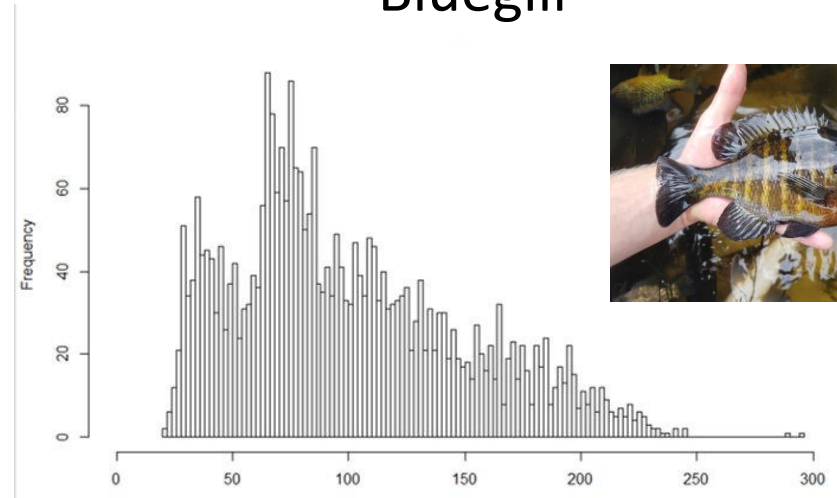

All Surveys

2016 Surveys

Connecticut River Surveys

Swift River, Belchertown

Swift River, Belchertown

Data Interpretation Example

Bluegill

Largemouth Bass

Pumpkinseed

Trout Stocking

Spring 2022 Stocking...

- Most trout over 12 inches
- More than 160,000 rainbow trout over 14 inches
- More than 50,000 brook trout over 12 inches, including 550 18"+ retired brood fish
- More than 52,000 brown trout over 12 inches, including nearly 1,000 18"+ retired brood fish
- More than 3,000 tiger trout over 14 inches