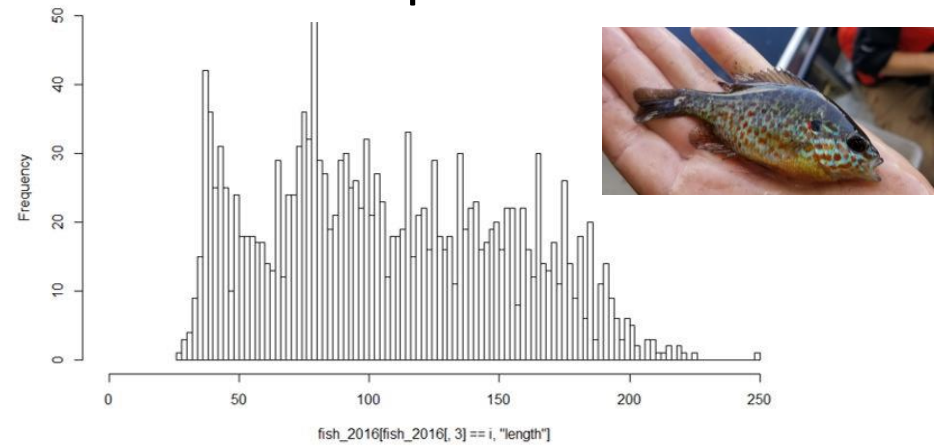

All Surveys

2016 Surveys

Connecticut River Surveys

Swift River, Belchertown

Swift River, Belchertown

Data Interpretation Example

Bluegill

Largemouth Bass

Pumpkinseed

Trout Stocking

Spring 2022 Stocking...

- Most trout over 12 inches
- More than 160,000 rainbow trout over 14 inches
- More than 50,000 brook trout over 12 inches, including 550 18"+ retired brood fish
- More than 52,000 brown trout over 12 inches, including nearly 1,000 18"+ retired brood fish
- More than 3,000 tiger trout over 14 inches