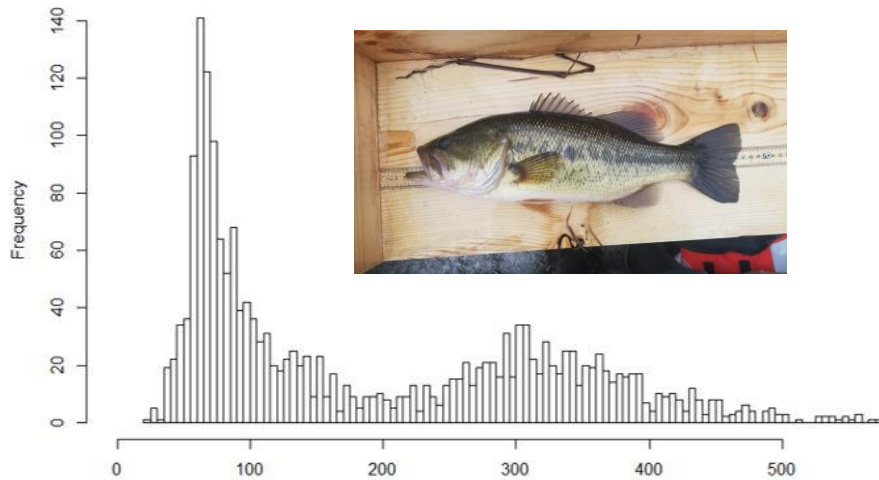

All Surveys

2016 Surveys

Connecticut River Surveys

Swift River, Belchertown

Swift River, Belchertown

Data Interpretation Example

Bluegill

Largemouth Bass

Pumpkinseed

Trout Stocking

Spring 2022 Stocking...

- Most trout over 12 inches
- More than 160,000 rainbow trout over 14 inches
- More than 50,000 brook trout over 12 inches, including 550 18"+ retired brood fish
- More than 52,000 brown trout over 12 inches, including nearly 1,000 18"+ retired brood fish
- More than 3,000 tiger trout over 14 inches